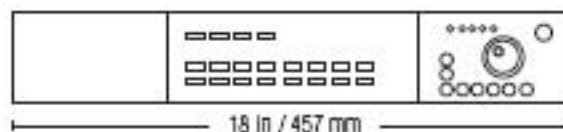

## Specifications:

Triplex operation:	Simultaneous view, record and playback
Network connectivity:	Complete DVR view and control capability
MJPEG video compression:	High quality digital video images (15-20KB/frame)
Flexible video output:	Composite BNC/S-Video supports CCTV
VGA output:	on 9/16 Channel
Large disk capacity :	Supports 2 HDDs with total capacity up to 600GB
Image transfer :	Via network or USB flash memory
IR remote control :	Provides full functionality
Jog shuttle:	for easy search and playback control
Pre-alarm recording:	Images stored in buffer
Audio compression:	MPEG1
Display Resolution:	720x480 (maximum)
Recording resolution:	720x240 @60 fps (maximum) 360x240 @ 120 fps (maximum)
Recording:	Supports continuous/alarm/video/motion/scheduled with 3000 events listed
Search mode :	Date/time/calendar/event
Search fast forward speed:	1/2/4/8/16/32/64 X
On board camera control:	Pan/Tilt/Zoom (CH1)
Looping video output:	All channels
Alarm terminal block:	Integrated
Integrated video motion detection:	5 zones per camera and 3 sensitivity settings
Multi screen viewing:	Single to 16 channel
Additional view features:	PIP/POP/zoom/freeze/video loss/time-date
Secure access:	Multi level access rights

## Dimensions: