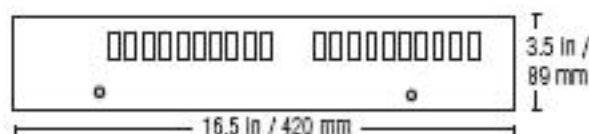

## Specifications:

Triplex operation:	Simultaneous view, record and playback
Network connectivity:	Complete DVR view and control capability
MJPEG video compression:	High quality digital video images (15-20KB/frame)
Flexible video output:	Composite BNC/S-Video supports CCTV
VGA output:	on 9/16 Channel
Large disk capacity :	Supports 2 HDDs with total capacity up to 600GB
Image transfer :	Via network or USB flash memory
IR remote control :	Provides full functionality
Jog shuttle:	for easy search and playback control
Pre-alarm recording:	Images stored in buffer
Audio compression:	MPEG1
Display Resolution:	720x480 (maximum)
Recording resolution:	720x240 @60 fps (maximum) 360x240 @ 120 fps (maximum)
Recording:	Supports continuous/alarm/video/motion/scheduled with 3000 events listed
Search mode :	Date/time/calendar/event
Search fast forward speed:	1/2/4/8/16/32/64 X
On board camera control:	Pan/Tilt/Zoom (CH1)
Looping video output:	All channels
Alarm terminal block:	Integrated
Integrated video motion detection:	5 zones per camera and 3 sensitivity settings
Multi screen viewing:	Single to 16 channel
Additional view features:	PIP/POP/zoom/freeze/video loss/time-date
Secure access:	Multi level access rights

## Dimensions: